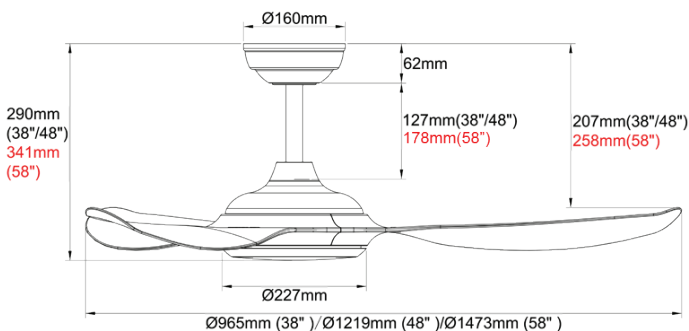

acorn®
ceiling fan specialist

ACORN MARKETING & SERVICES PTE LTD