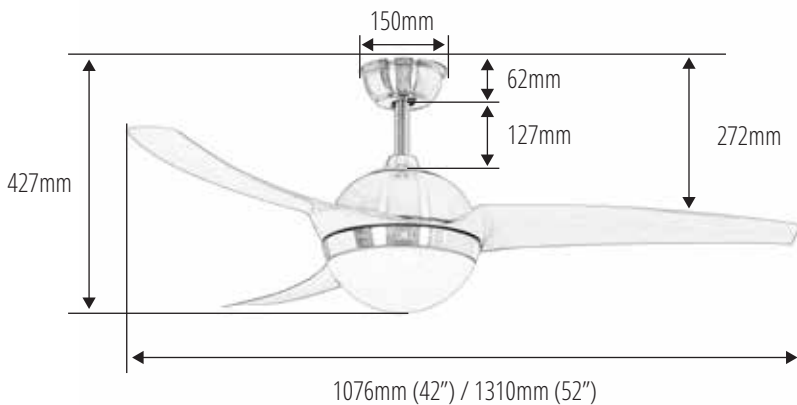

# Ventilateur 238

AC-238 AB

AC-238 GM

AC-238 MS

AC-238 WH

Model	:	AC-238
Motor	:	188
Length	:	1076mm (42") 1310mm (52")
Blade	:	Acrylic (ABS)
Housing	:	Metal
RPM	:	155 - 270 (42") 140 - 260 (52")
Wind Power	:	3.2m/s
Voltage	:	220~240V/50HZ
Watt	:	100W
Lightkit	:	*E27 (x2) *18W LED - RGB

ceiling fan technical specification

Model	:	AC-F623
Timer	:	1/3/6 hrs
Light	:	On/Off
Speed	:	Low/Med/High

remote control

**acorn**®  
ceiling fan specialist

**ACORN MARKETING & SERVICES PTE LTD**