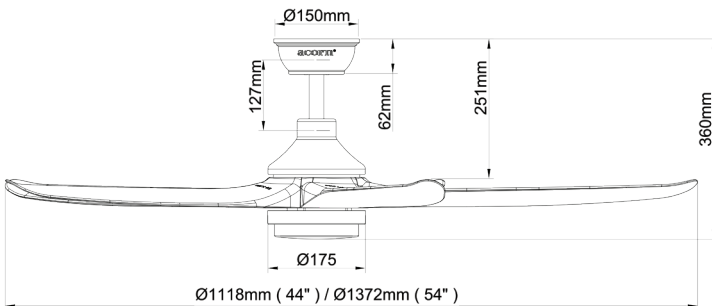

model : DC-160
 motor : innovative dc motor 153
 blade : acrylic (ABS)
 housing : metal
 voltage : 220~240v/50hz
 lightkit : 22W LED-RGB
 NL (no light)
 watt : 63W (fan+lightkit)
 42W (fan only)

44" SG

54" SG

	44inch	54inch
length	: 1118mm	1372mm
rpm	: 115-270	90-200
air flow(CFM)	: 2975-7520	3150-8550
velocity(FPM)	: 300-800	210-660
decibels	: dB 30-48	dB 32-48

ceiling fan technical specification

44" WH

54" WH

model : DC-FC989RS
 timer : 1/4/8hrs
 speed : 6 speeds
 function : natural wind
 : forward reverse switch

genius pairing remote control

acorn[®]
 ceiling fan specialist

ACORN MARKETING & SERVICES PTE LTD