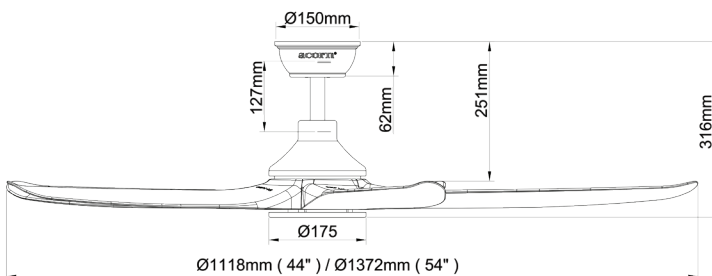

model : DC-160
 motor : innovative dc motor 153
 blade : acrylic (ABS)
 housing : metal
 voltage : 220~240v/50hz
 lightkit : 22W LED-RGB
 NL (no light)
 watt : 63W (fan+lightkit)
 42W (fan only)

44" SG

54" SG

	44inch	54inch
length	: 1118mm	1372mm
rpm	: 115-270	90-200
air flow(CFM)	: 2975-7520	3150-8550
velocity(FPM)	: 300-800	210-660
decibels	: dB 30-48	dB 32-48

ceiling fan technical specification

44" WH

54" WH

model : DC-FC989RS
 timer : 1/4/8hrs
 speed : 6 speeds
 function : natural wind
 : forward reverse switch

genius pairing remote control

acorn[®]
 ceiling fan specialist

ACORN MARKETING & SERVICES PTE LTD