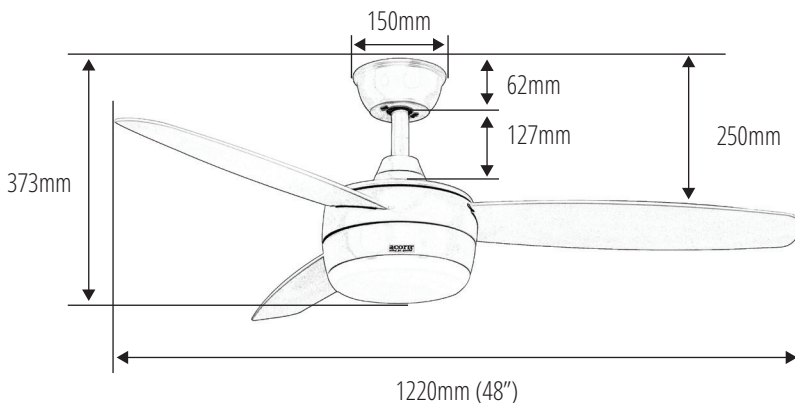

## Luminous

AC-108 BK

Model	:	AC-108
Motor	:	153
Length	:	1220mm (48")
Blade	:	Acrylic (ABS)
Housing	:	Metal
RPM	:	140 - 230
Wind Power	:	2.8m/s
Voltage	:	220~240V/50HZ
Watt	:	70W
Lightkit	:	18W LED - RGB

AC-108 CO

ceiling fan technical specification

AC-108 WH

Model	:	AC-F623
Timer	:	1/3/6 hrs
Light	:	On/Off
Speed	:	Low/Med/High

remote control

**ACORN**<sup>®</sup>  
ceiling fan specialist

**ACORN MARKETING & SERVICES PTE LTD**