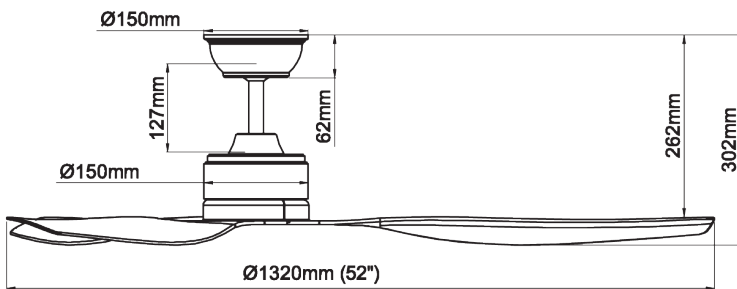

DC FANS

DC-159 NL BK

DC-159 NL WD

DC-159 NL WH

Model	: DC-159 NL
Motor	: Innovative DC Motor 100
Length	: 1320mm (52")
Blade	: Acrylic (ABS)
Housing	: Metal
Voltage	: 220~240V/50HZ
RPM	: 120-220
Air Flow	: 3350-7570 CFM
Velocity	: 240-520 FPM
Decibels	: dB 31-48
Watt	: 27W

ceiling fan technical specification

Model	: DC-FC989RS
Timer	: 1/4/8hrs
Speed	: 6 Speeds
Functionality	: natural wind forward reverse switch

genius pairing remote control

acorn®
ceiling fan specialist

ACORN MARKETING & SERVICES PTE LTD