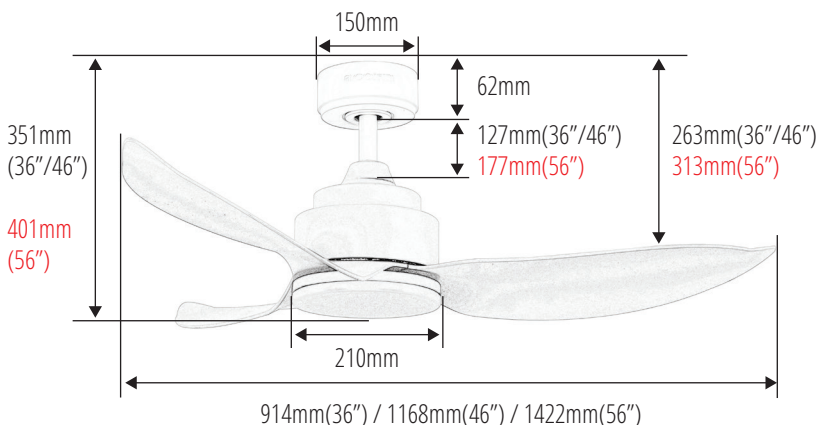

DC-356 WD

FANTASIA

DC356

acorn®
ceiling fan specialist

www.acornceilingfan.com

FANTASIA

DC356

Model	: DC-356		
Motor	: Innovative DC Motor 153		
Blade	: Acrylic (ABS)		
Housing	: Acrylic (ABS)		
Voltage	: 220~240V/50HZ		
Lightkits	: 24W LED - RGB		
<u>Size</u>			
meter	: 914mm	1168mm	1422mm
inch	: 36"	46"	56"
<u>Watt</u>			
fan+lightkit	: 45W	50W	60W
fan only	: 25W	29W	40W
RPM	: 80-300	80-250	80-230
Air Flow (CFM)	: 880-5640	1940-8100	2650-10075
Velocity (FPM)	: 150-800	170-710	175-680
dB	: 30-49	31-49	30-49

ceiling fan technical specification

Model	: DC-F626
Timer	: 1-9hrs
Speed	: 6 Speeds
Functionality	: natural wind forward reverse switch

genius pairing remote control

acorn®
ceiling fan specialist

ACORN MARKETING & SERVICES PTE LTD