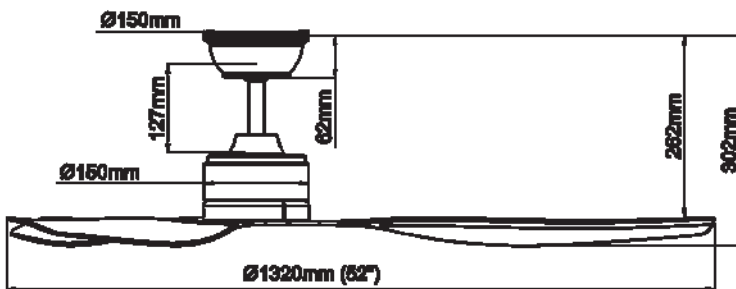

DC FANS

DC-159 NL BK

DC-159 NL WD

DC-159 NL WH

Model	: DC-159 NL
Motor	: Innovative DC Motor 100
Length	: 1320mm (52")
Blade	: Acrylic (ABS)
Housing	: Metal
Voltage	: 220~240V/50HZ
RPM	: 120-220
Air Flow	: 3350-7570 CFM
Velocity	: 240-520 FPM
Decibels	: dB 31-48
Watt	: 27W

ceiling fan technical specification

Model	: DC-FC989RS
Timer	: 1/4/8hrs
Speed	: 6 Speeds
Functionality	: natural wind forward reverse switch

genius pairing remote control

ACORN[®]
ceiling fan specialist

ACORN MARKETING & SERVICES PTE LTD