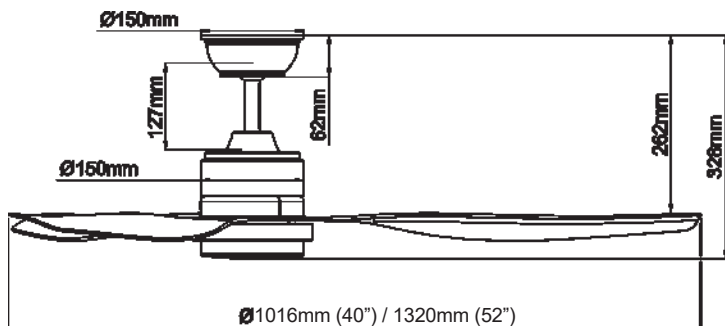

acorn®
ceiling fan specialist

ACORN MARKETING & SERVICES PTE LTD