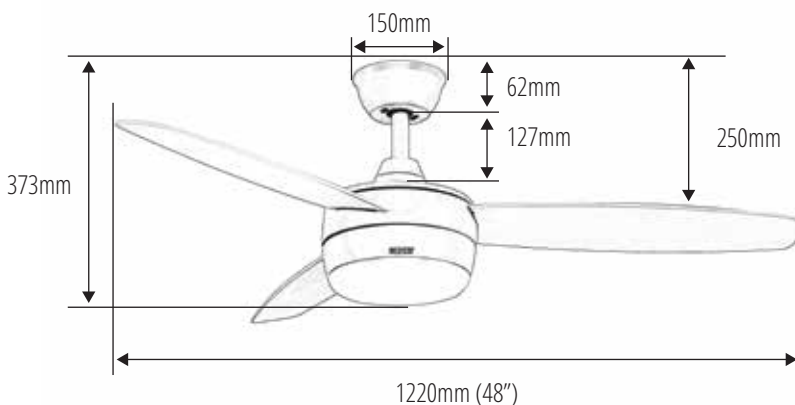

ACORN®
ceiling fan specialist

ACORN MARKETING & SERVICES PTE LTD