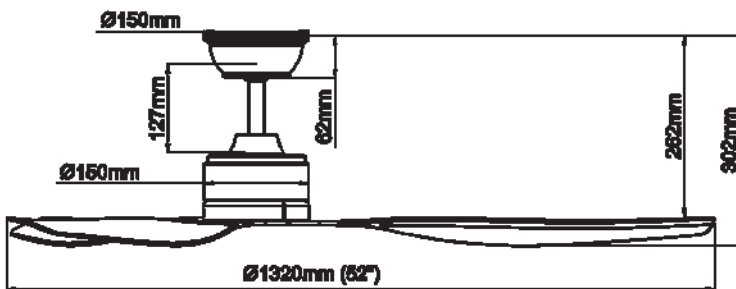

DC FANS

DC-159 NL BK

DC-159 NL WD

DC-159 NL WH

Model : DC-159 NL
Motor : Innovative DC Motor 100
Length : 1320mm (52")
Blade : Acrylic (ABS)
Housing : Metal
Voltage : 220~240V/50HZ
RPM : 110-210
Watt : 27W

ceiling fan technical specification

Model : DC-FC989RS
Timer : 1/4/8hrs
Speed : 6 Speeds
Functionality : natural wind
forward reverse switch

genius pairing remote control

ACORN[®]
ceiling fan specialist

ACORN MARKETING & SERVICES PTE LTD