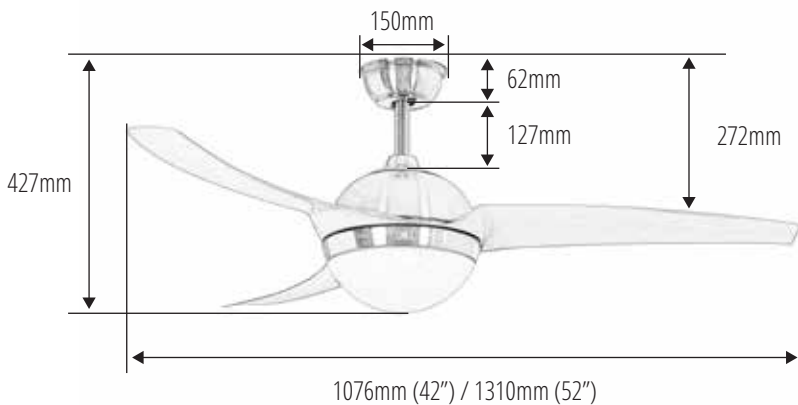

AC-238 WH

Model	:	AC-238
Motor	:	188
Length	:	1076mm (42") 1310mm (52")
Blade	:	Acrylic (ABS)
Housing	:	Metal
RPM	:	155 - 270 (42") 140 - 260 (52")
Wind Power	:	3.2m/s
Voltage	:	220~240V/50HZ
Watt	:	100W
Lightkit	:	*E27 (x2) *18W LED - RGB

ceiling fan technical specification

Model	:	AC-F623
Timer	:	1/3/6 hrs
Light	:	On/Off
Speed	:	Low/Med/High

remote control

ACORN®
ceiling fan specialist

ACORN MARKETING & SERVICES PTE LTD